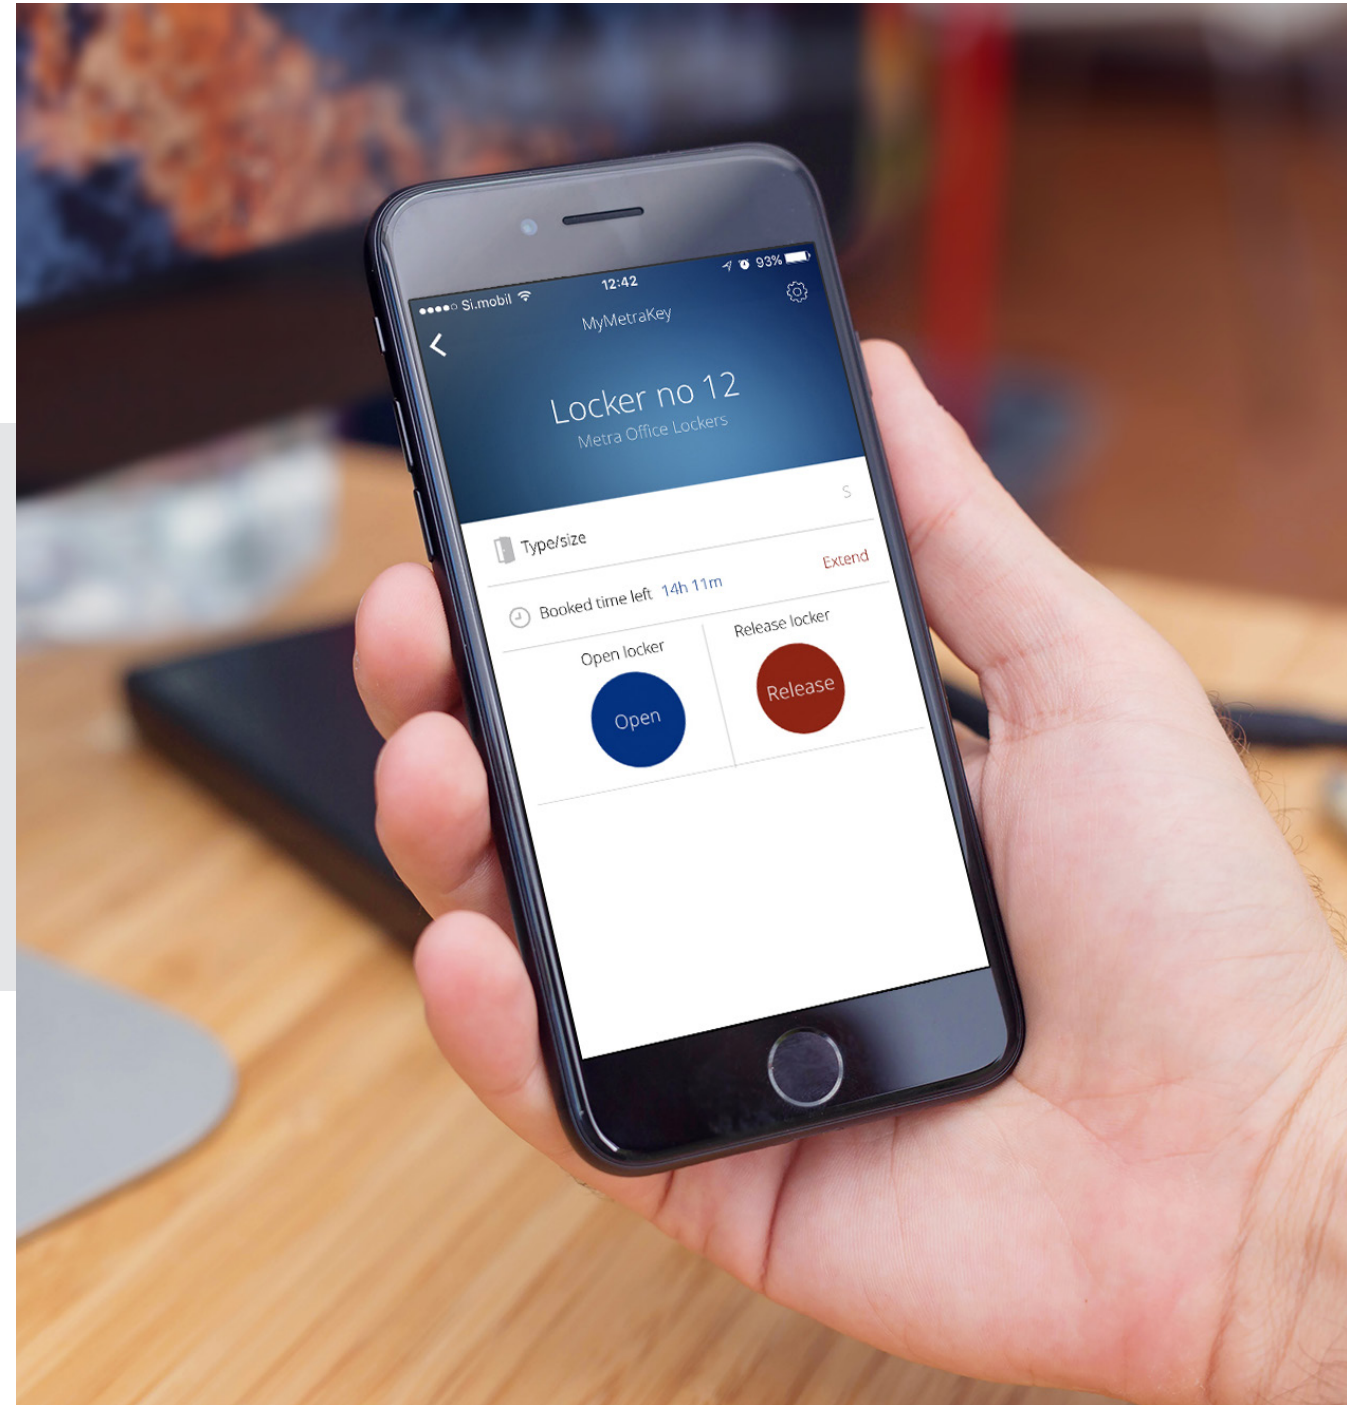

That's why your visitors, employees or students can use it daily and do not get distracted from what is important for them - be it relaxation, enjoyment, study or work.

**Metra**.si