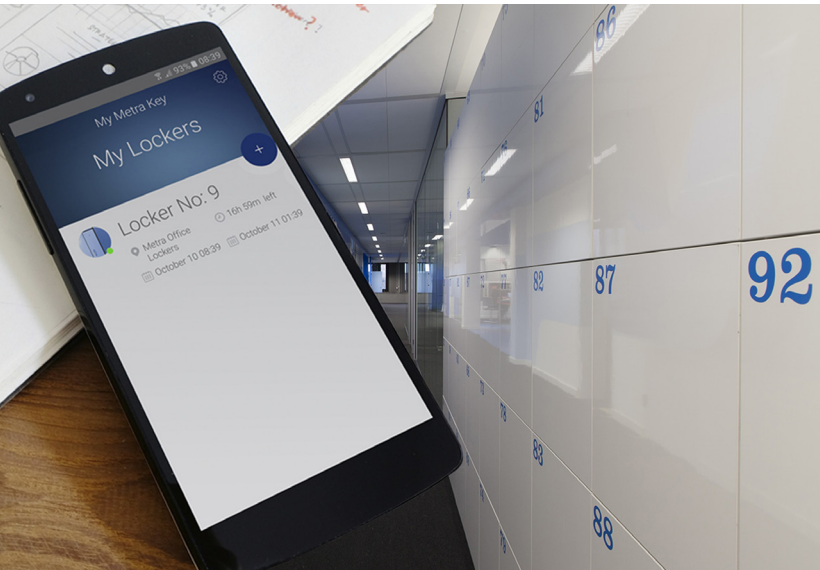

METRA DIVERSITY